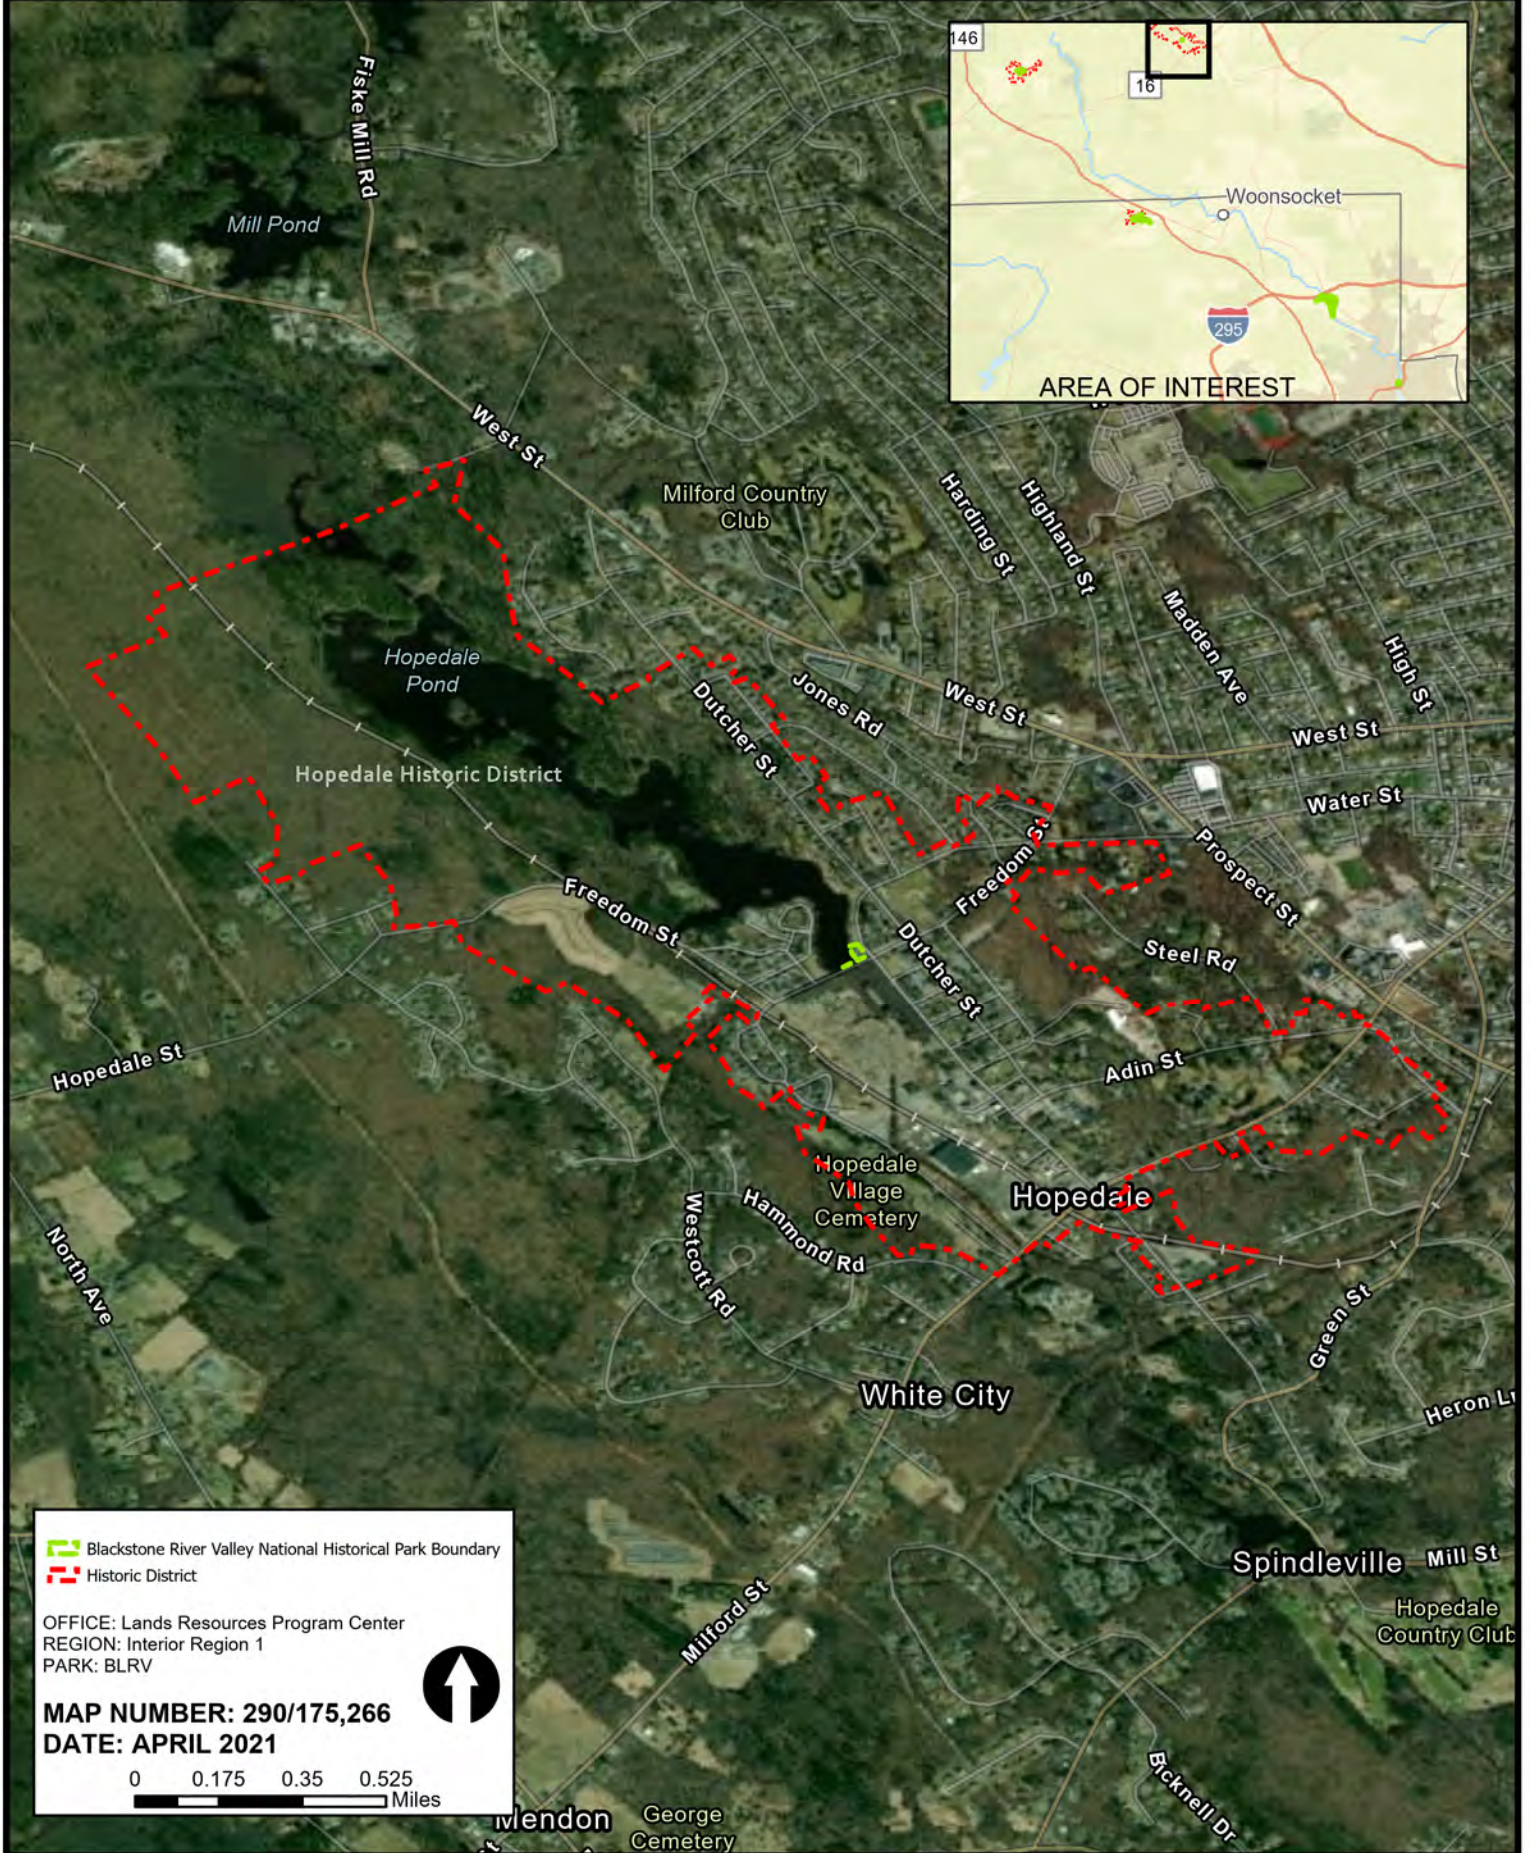

Blackstone River Valley National Historical Park Boundary Little Red Shop Local Historic District

National Park Service
U.S. Department of the Interior

Blackstone River Valley National Historical Park Boundary
 Historic District

OFFICE: Lands Resources Program Center
REGION: Interior Region 1
PARK: BLRV

MAP NUMBER: 290/175,266
DATE: APRIL 2021

0 0.175 0.35 0.525
Miles