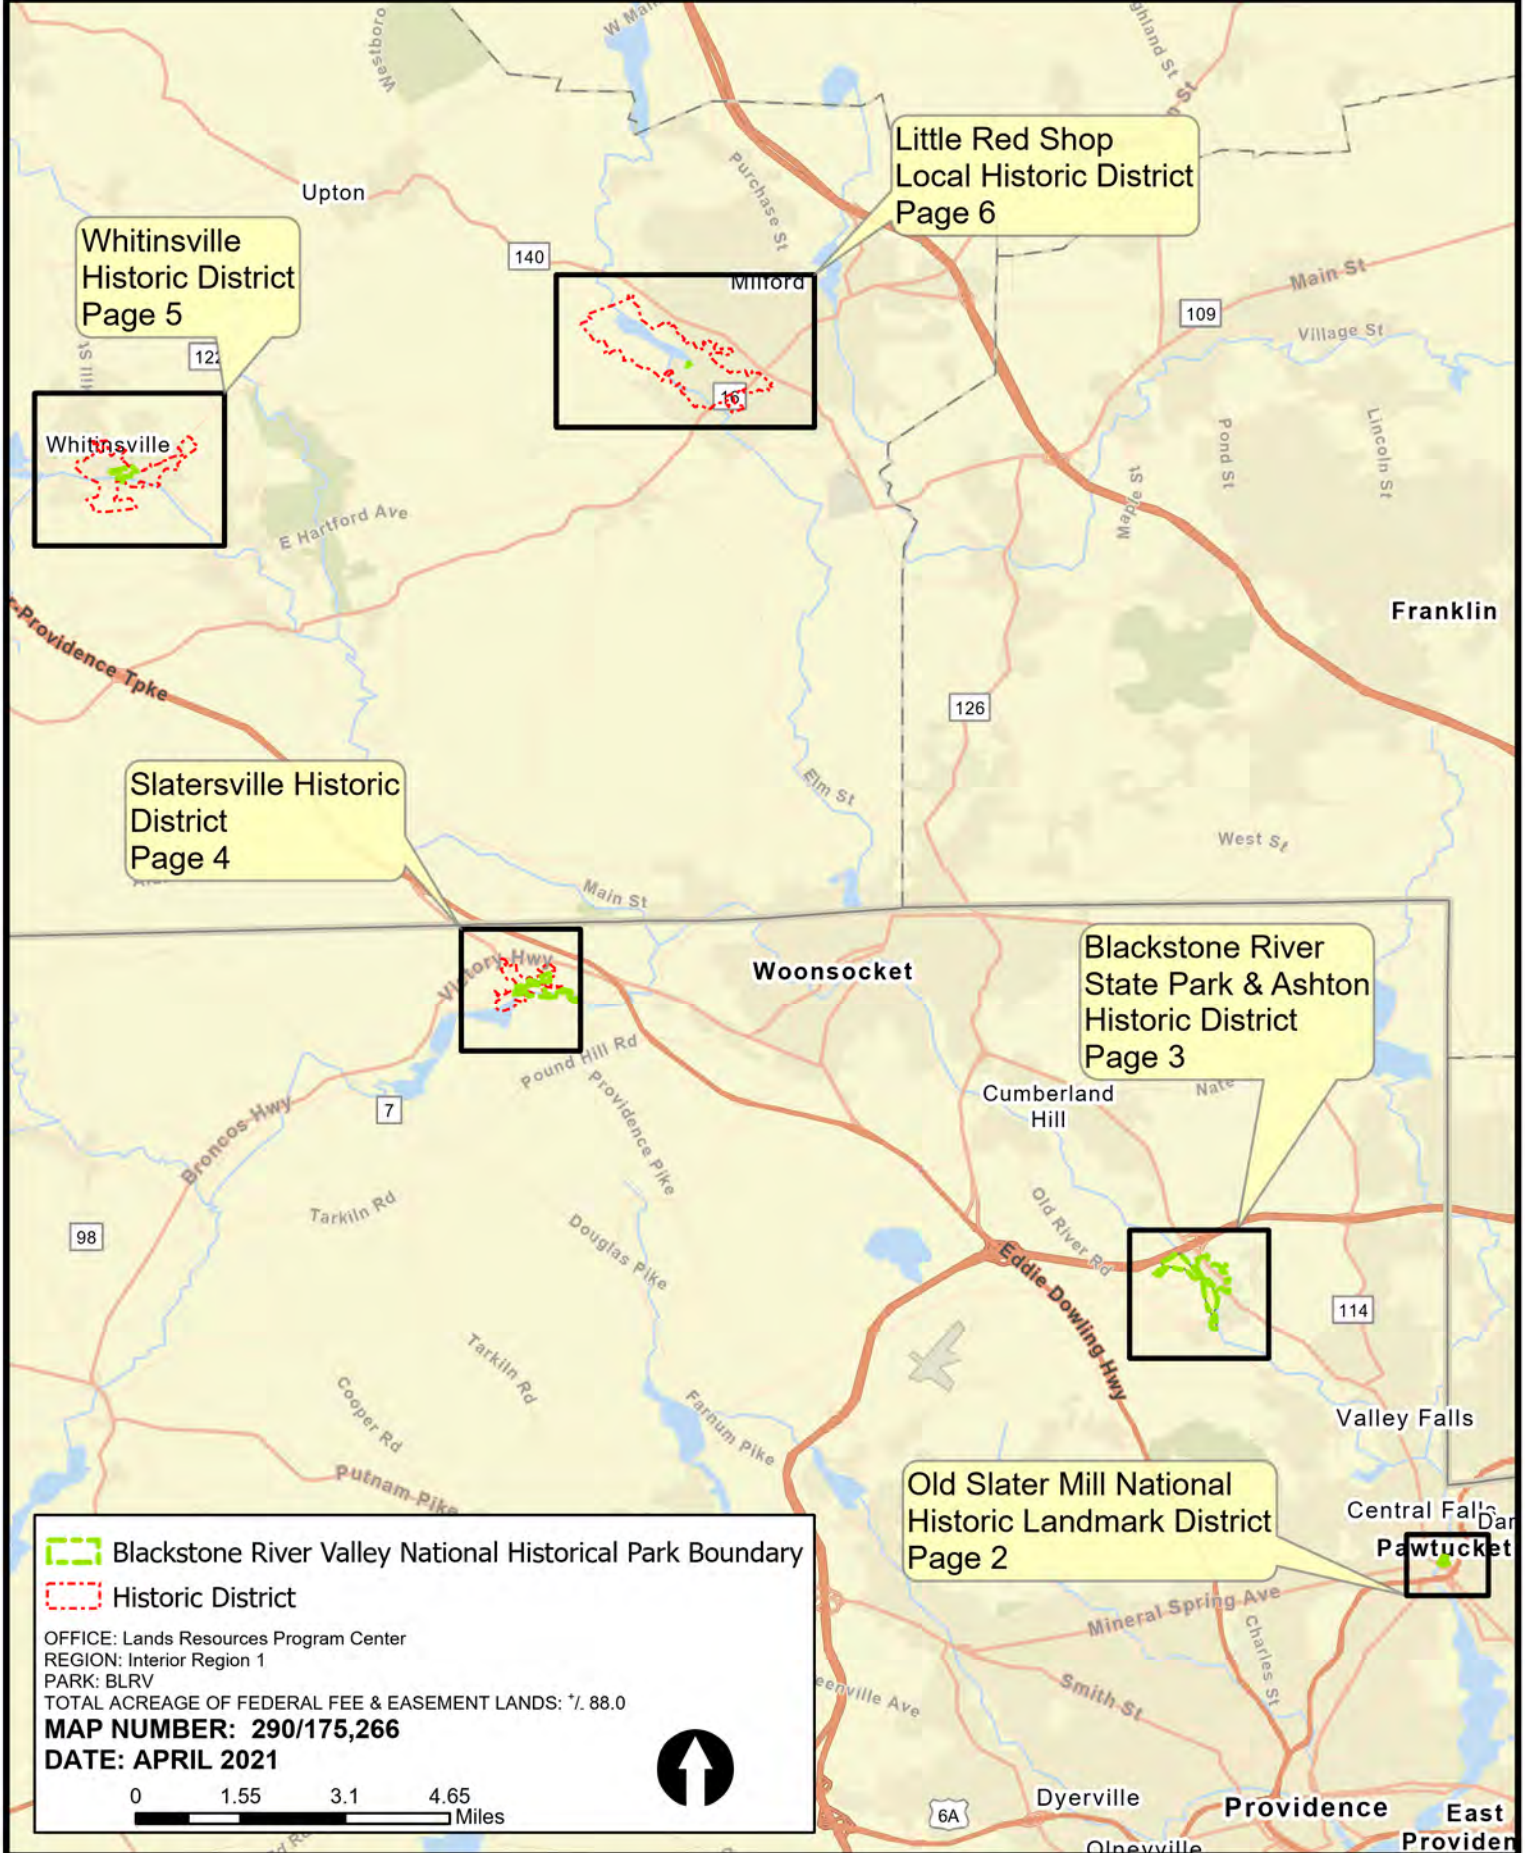

Blackstone River Valley National Historical Park Boundary

National Park Service
U.S. Department of the Interior

Blackstone River Valley National Historical Park Boundary
 Historic District

OFFICE: Lands Resources Program Center
 REGION: Interior Region 1
 PARK: BLRV
 TOTAL ACREAGE OF FEDERAL FEE & EASEMENT LANDS: 7,88.0
MAP NUMBER: 290/175,266
DATE: APRIL 2021

MAP NUMBER: 290/175,266
DATE: APRIL 2021

0 0.012 0.024 0.036
 Miles

Blackstone River Valley National Historical Park Boundary Ashton Historic District

National Park Service
U.S. Department of the Interior

OFFICE: Lands Resources Program Center
 REGION: Interior Region 1
 PARK: BLRV

MAP NUMBER: 290/175,266
DATE: APRIL 2021

0 0.11 0.22 0.33
 Miles

Blackstone River Valley National Historical Park Boundary Little Red Shop Local Historic District

MAP NUMBER: 290/175,266
DATE: APRIL 2021

0 0.175 0.35 0.525
Miles