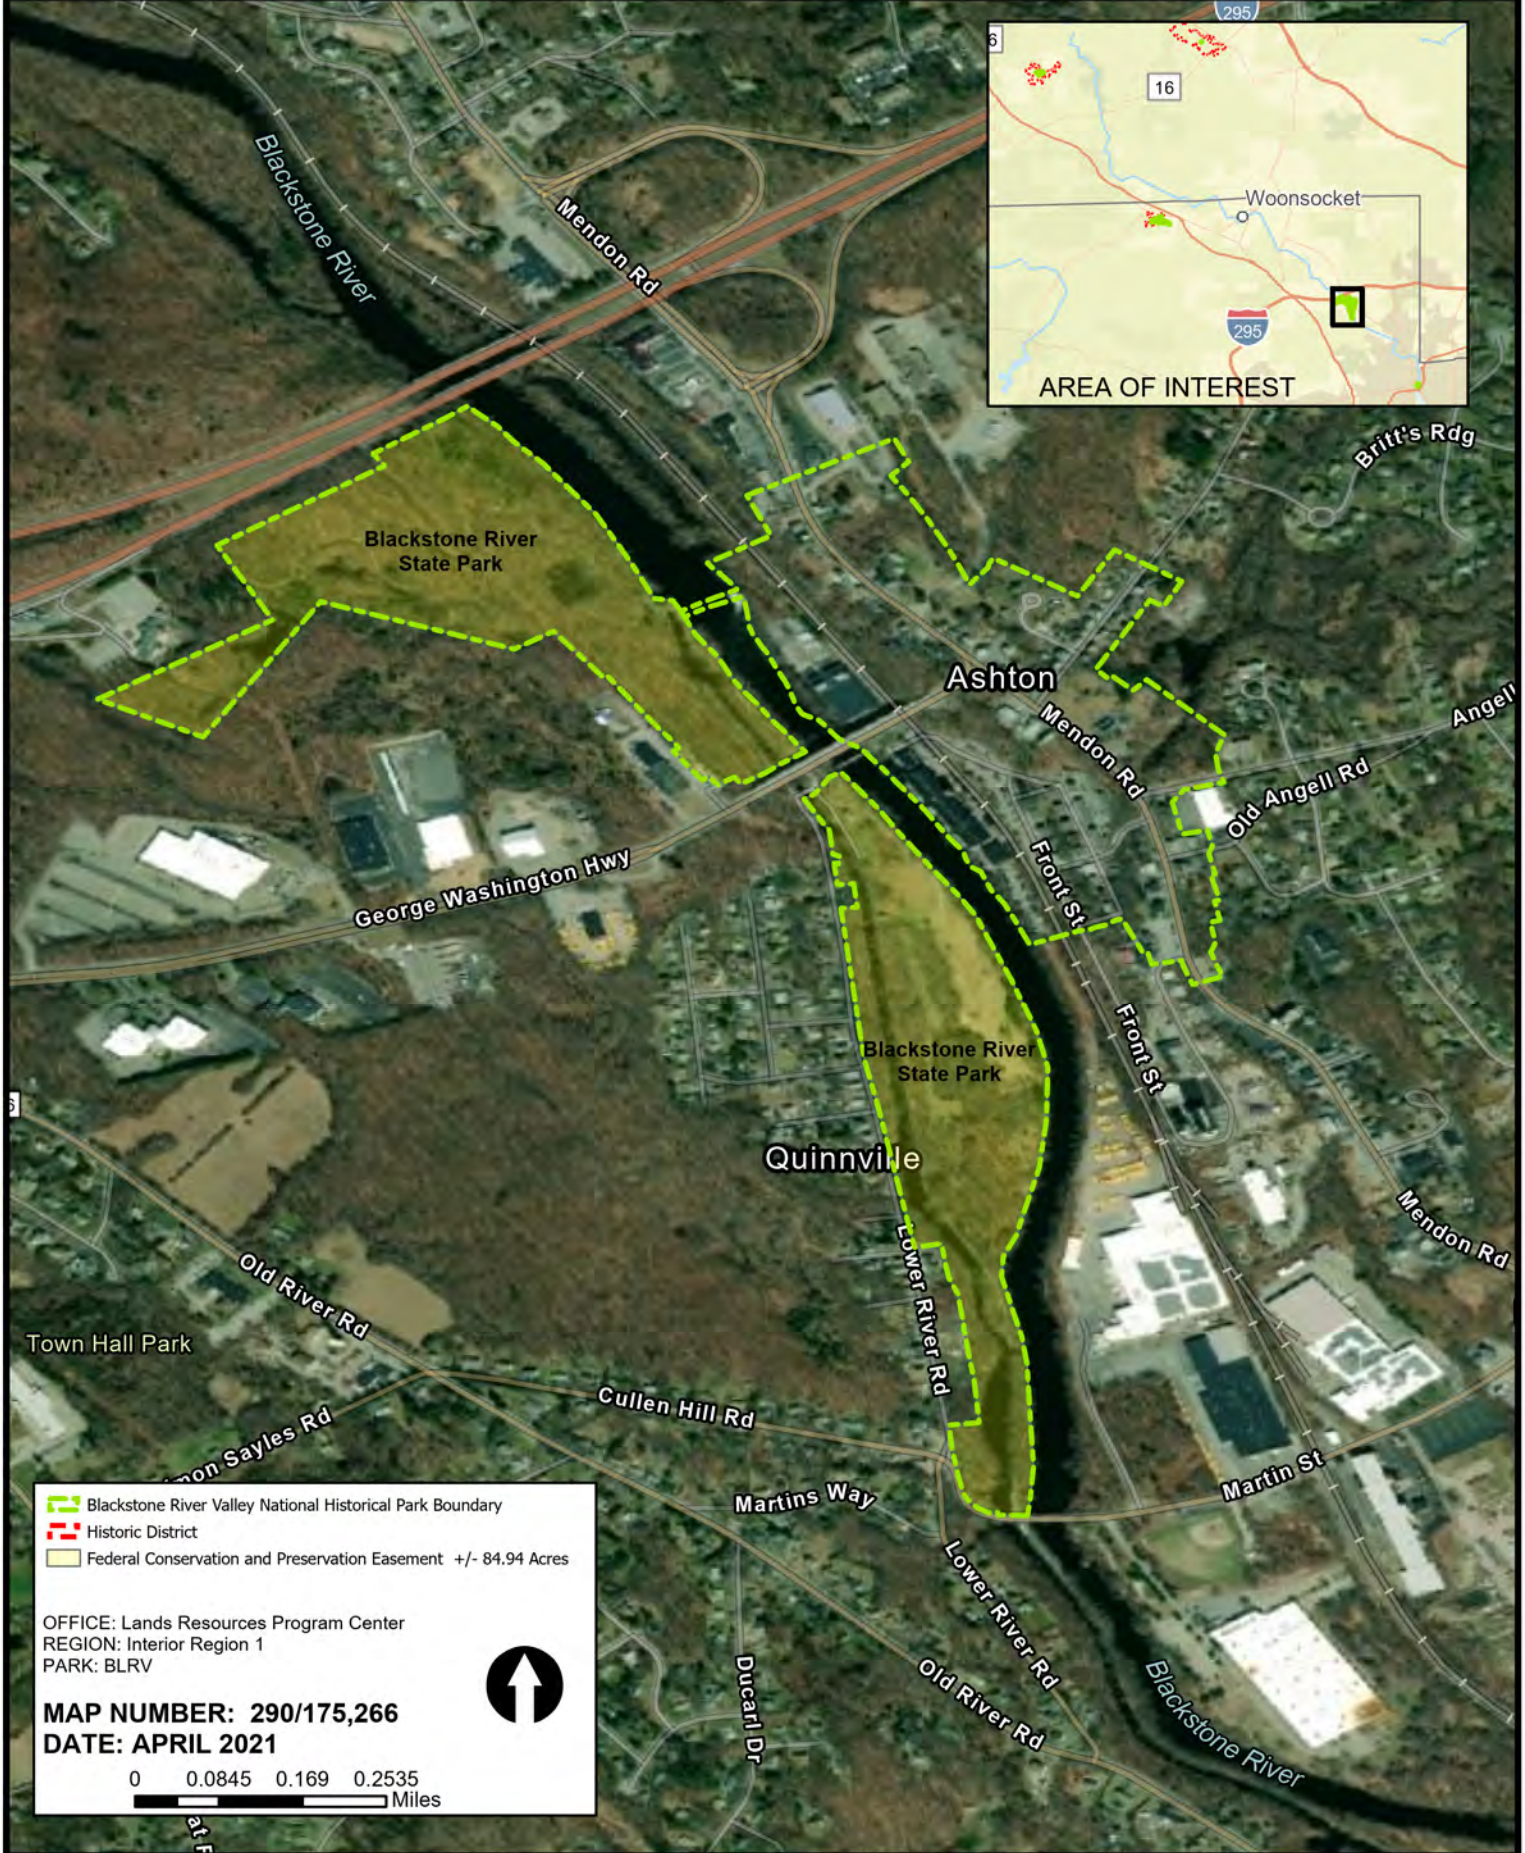

Blackstone River Valley National Historical Park Boundary

National Park Service
U.S. Department of the Interior

Blackstone River Valley National Historical Park Boundary
 Historic District

OFFICE: Lands Resources Program Center
 REGION: Interior Region 1
 PARK: BLRV
 TOTAL ACREAGE OF FEDERAL FEE & EASEMENT LANDS: 7,88.0
MAP NUMBER: 290/175,266
DATE: APRIL 2021

MAP NUMBER: 290/175,266
DATE: APRIL 2021

0 0.012 0.024 0.036
 Miles

Blackstone River Valley National Historical Park Boundary Ashton Historic District

National Park Service
U.S. Department of the Interior

OFFICE: Lands Resources Program Center
 REGION: Interior Region 1
 PARK: BLRV

MAP NUMBER: 290/175,266
DATE: APRIL 2021

0 0.11 0.22 0.33
 Miles

Blackstone River Valley National Historical Park Boundary Little Red Shop Local Historic District

MAP NUMBER: 290/175,266
DATE: APRIL 2021

0 0.175 0.35 0.525
Miles