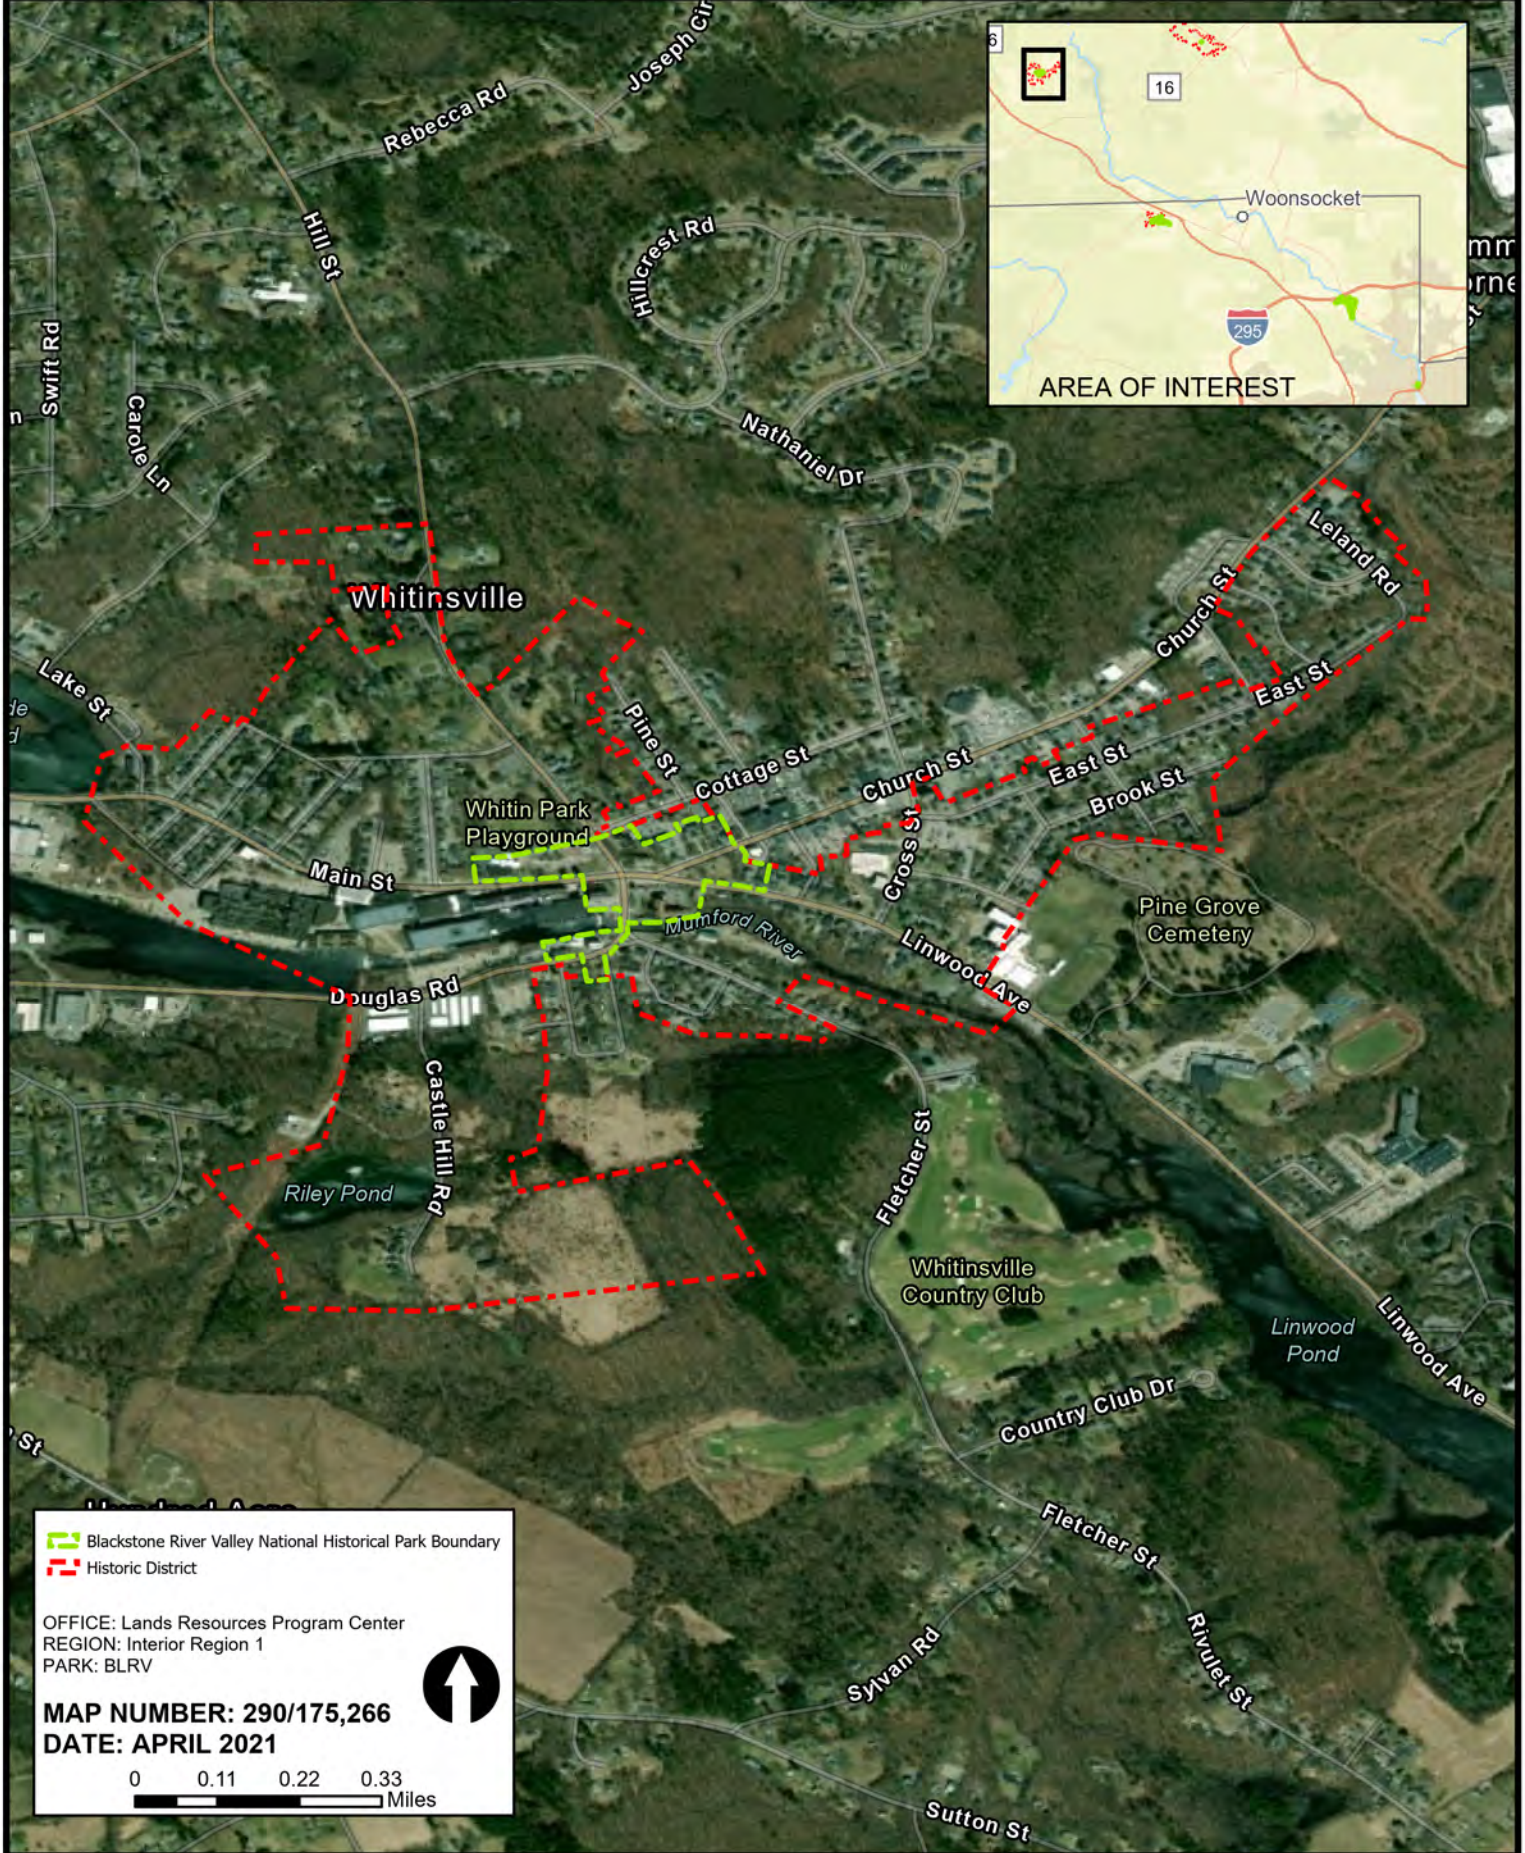

Blackstone River Valley National Historical Park Boundary Whitinsville Historic District

National Park Service
U.S. Department of the Interior

Blackstone River Valley National Historical Park Boundary
Historic District

OFFICE: Lands Resources Program Center
REGION: Interior Region 1
PARK: BLRV

MAP NUMBER: 290/175,266
DATE: APRIL 2021

0 0.11 0.22 0.33
Miles