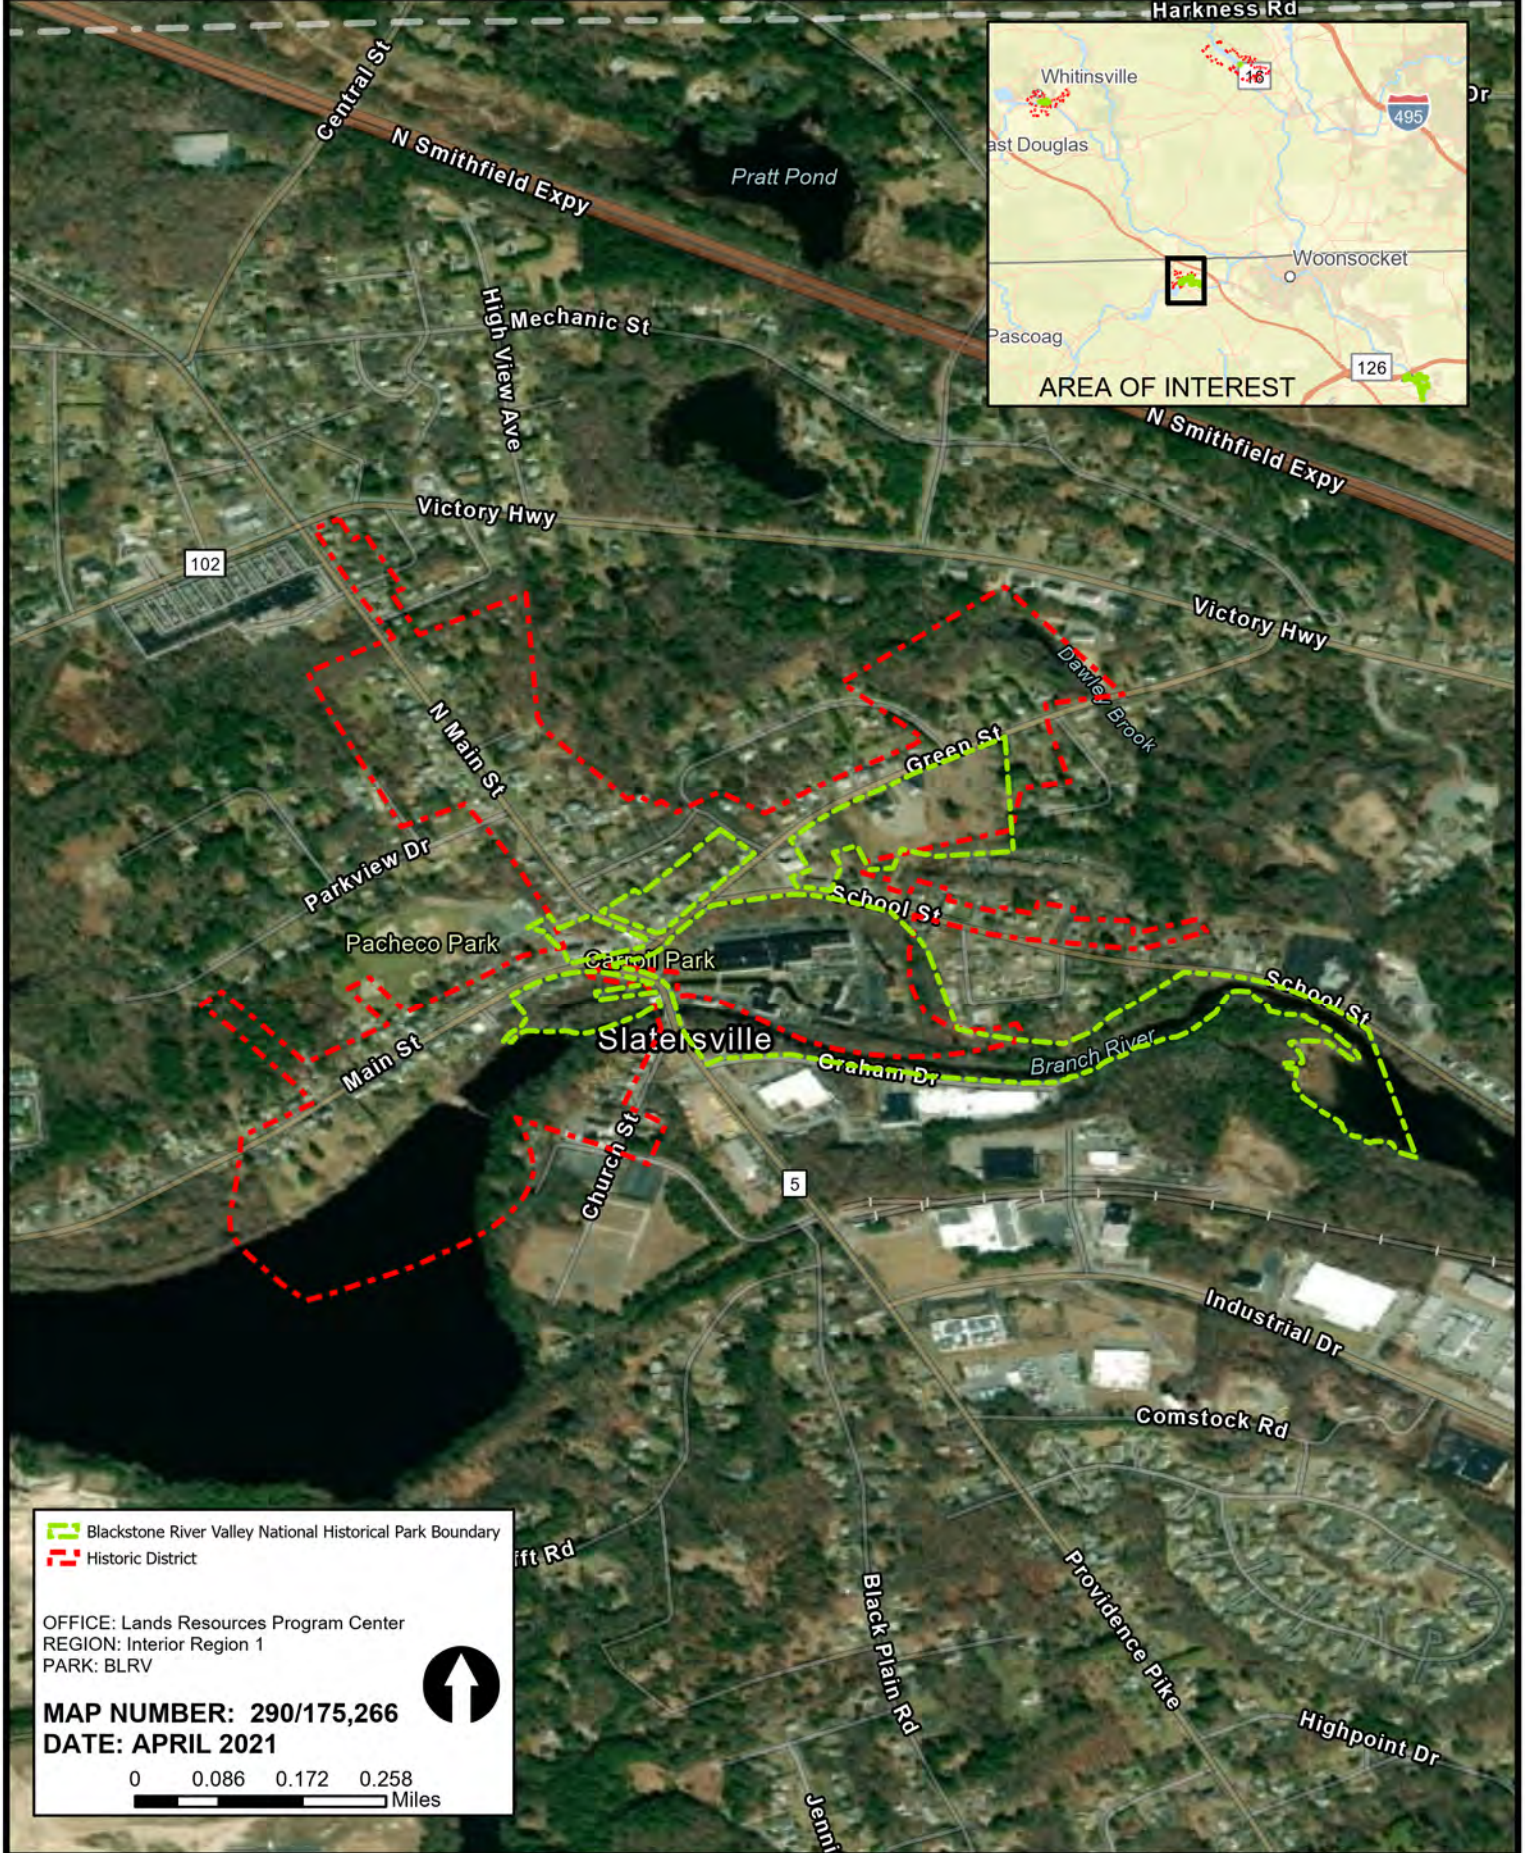

Blackstone River Valley National Historical Park Boundary Slatersville Historic District

National Park Service
U.S. Department of the Interior

Blackstone River Valley National Historical Park Boundary
Historic District

OFFICE: Lands Resources Program Center
REGION: Interior Region 1
PARK: BLRV

MAP NUMBER: 290/175,266
DATE: APRIL 2021

0 0.086 0.172 0.258
Miles